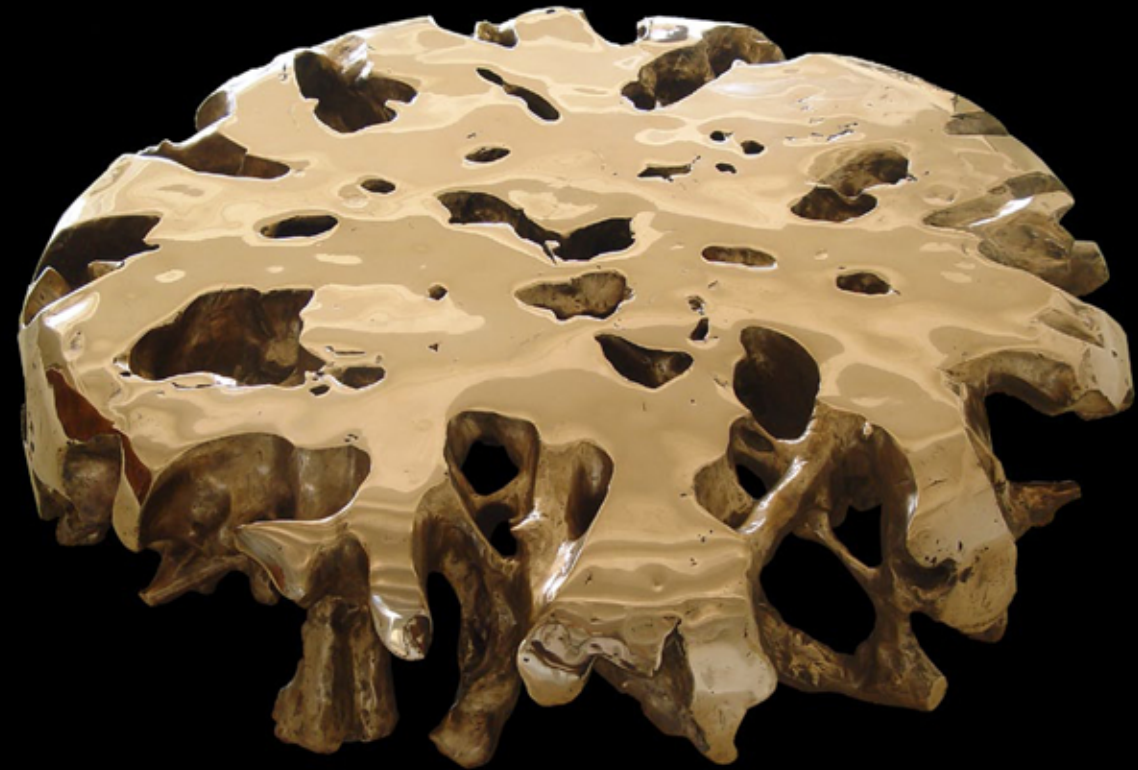

CHISTA

18

19

## TABLE OF CONTENTS

FRONT COVER: ALUMINUM KAILASH	20: MONKEY TABLE, MONUMENTAL TEAK TRUNK
INSIDE FRONT COVER: BRONZE KAILASH, ROOT 6 RUG	21: IRONWOOD CHAIR, UNTITLED PAINTING
1: ROOT 13 PRINT, VOLCANO TABLE	22: PAINTED VOLCANO, METAL SHADOW TABLE
2: LANDSCAPE TABLES, HEAVY SIDE TABLES	23: FOSSILIZED MUD CRACK, ROOT 5 RUG
3: GODZILLA TABLE, TEAK SLICE	24: STONE SLICE TABLE, WAX TRUNK STOOL
4: SOLID TEAK LOUNGE	25 :BRONZE ROOT STOOL, ROOT 4 PAINTING
5: HUGE TEAK CONSOLE	26: ROOT 2 PAINTING, PYRAMID TABLE
6: ARCH TABLE, PEDESTAL 2	27: PARMESAN STOOL, ANCHOR TABLE
7: TAMARIND RIDGE, MIR BENCH	28: BELL TABLE, CEREMONIAL DRUMS
8: TEAK DAYBED, IDRIS CHAIR	29: ALI STOOL, SURF TABLE
9: GRAVE MARKER, BLACK HOLE TABLE 2	30: ROOT 3 RUG, OLD CONTEMPLATION ROOT
10: GIANT SUAR TABLE	31: DAYAK FIGURE, PAINTED METEOR TABLE
11: KYLA CONSOLE	32, 33: DOUBLE SUAR TABLE
12: BRONZE METEOR, COCONUT BENCH (DETAIL)	34: PSALM, HEAVY SIDE TABLE "PRISM"
13: COCONUT LAMPS, EGG TABLE, STONE AND PAPER LAMP	35: MOON TABLE, ROOT BENCH
14: HEAVY SIDE TABLE "L", CUSTOM HEAVY SIDE TABLE (DETAIL)	36: SHRINE TABLE, WORN OUT TABLE
15: THIS CHAIR IS NOT FOR SALE, K CHAIR, AGRICULTURAL STOOL	37: ROOT 4 RUG, SUAR TABLETOP
16: DUBUFFET TABLE 4, UNTITLED PAINTING	38: HEAVY SIDE TABLE "CONVEX", MIR BENCH 5
17: PHILLIPS TABLE	39: CAMOUFLAGE 19, SUPER MONOTYPE LAMP
18: HANDLE BENCH, WEB ROOT	40: WORN OUT STOOL, ROOT 3 "CIGARETTE TREE PAINTING"
19: SEVEN FOOT TAMARIND, HUGE ROOT WALL	41 : ANCIENT STONE MEGALITHS, SHOWROOM VIEW