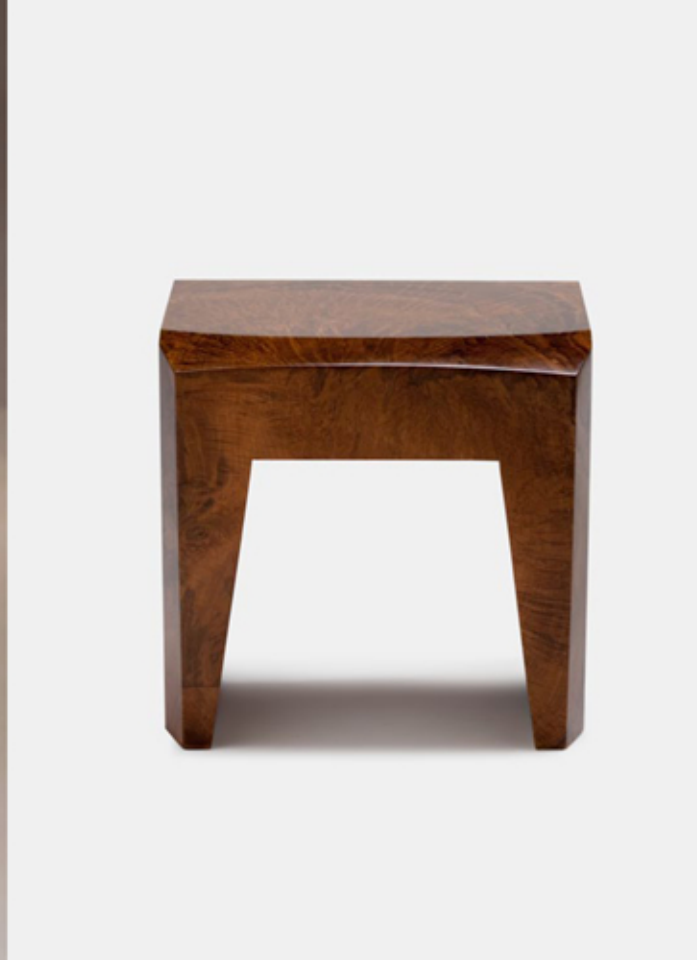

CHISTA

18

19

## TABLE OF CONTENTS

FRONT COVER: ALUMINUM KAILASH	20: MONKEY TABLE, MONUMENTAL TEAK TRUNK
INSIDE FRONT COVER: BRONZE KAILASH, ROOT 6 RUG	21: IRONWOOD CHAIR, UNTITLED PAINTING
1: ROOT 13 PRINT, VOLCANO TABLE	22: PAINTED VOLCANO, METAL SHADOW TABLE
2: LANDSCAPE TABLES, HEAVY SIDE TABLES	23: FOSSILIZED MUD CRACK, ROOT 5 RUG
3: GODZILLA TABLE, TEAK SLICE	24: STONE SLICE TABLE, WAX TRUNK STOOL
4: SOLID TEAK LOUNGE	25 :BRONZE ROOT STOOL, ROOT 4 PAINTING
5: HUGE TEAK CONSOLE	26: ROOT 2 PAINTING, PYRAMID TABLE
6: ARCH TABLE, PEDESTAL 2	27: PARMESAN STOOL, ANCHOR TABLE
7: TAMARIND RIDGE, MIR BENCH	28: BELL TABLE, CEREMONIAL DRUMS
8: TEAK DAYBED, IDRIS CHAIR	29: ALI STOOL, SURF TABLE
9: GRAVE MARKER, BLACK HOLE TABLE 2	30: ROOT 3 RUG, OLD CONTEMPLATION ROOT
10: GIANT SUAR TABLE	31: DAYAK FIGURE, PAINTED METEOR TABLE
11: KYLA CONSOLE	32, 33: DOUBLE SUAR TABLE
12: BRONZE METEOR, COCONUT BENCH (DETAIL)	34: PSALM, HEAVY SIDE TABLE "PRISM"
13: COCONUT LAMPS, EGG TABLE, STONE AND PAPER LAMP	35: MOON TABLE, ROOT BENCH
14: HEAVY SIDE TABLE "L", CUSTOM HEAVY SIDE TABLE (DETAIL)	36: SHRINE TABLE, WORN OUT TABLE
15: THIS CHAIR IS NOT FOR SALE, K CHAIR, AGRICULTURAL STOOL	37: ROOT 4 RUG, SUAR TABLETOP
16: DUBUFFET TABLE 4, UNTITLED PAINTING	38: HEAVY SIDE TABLE "CONVEX", MIR BENCH 5
17: PHILLIPS TABLE	39: CAMOUFLAGE 19, SUPER MONOTYPE LAMP
18: HANDLE BENCH, WEB ROOT	40: WORN OUT STOOL, ROOT 3 "CIGARETTE TREE PAINTING"
19: SEVEN FOOT TAMARIND, HUGE ROOT WALL	41 : ANCIENT STONE MEGALITHS, SHOWROOM VIEW